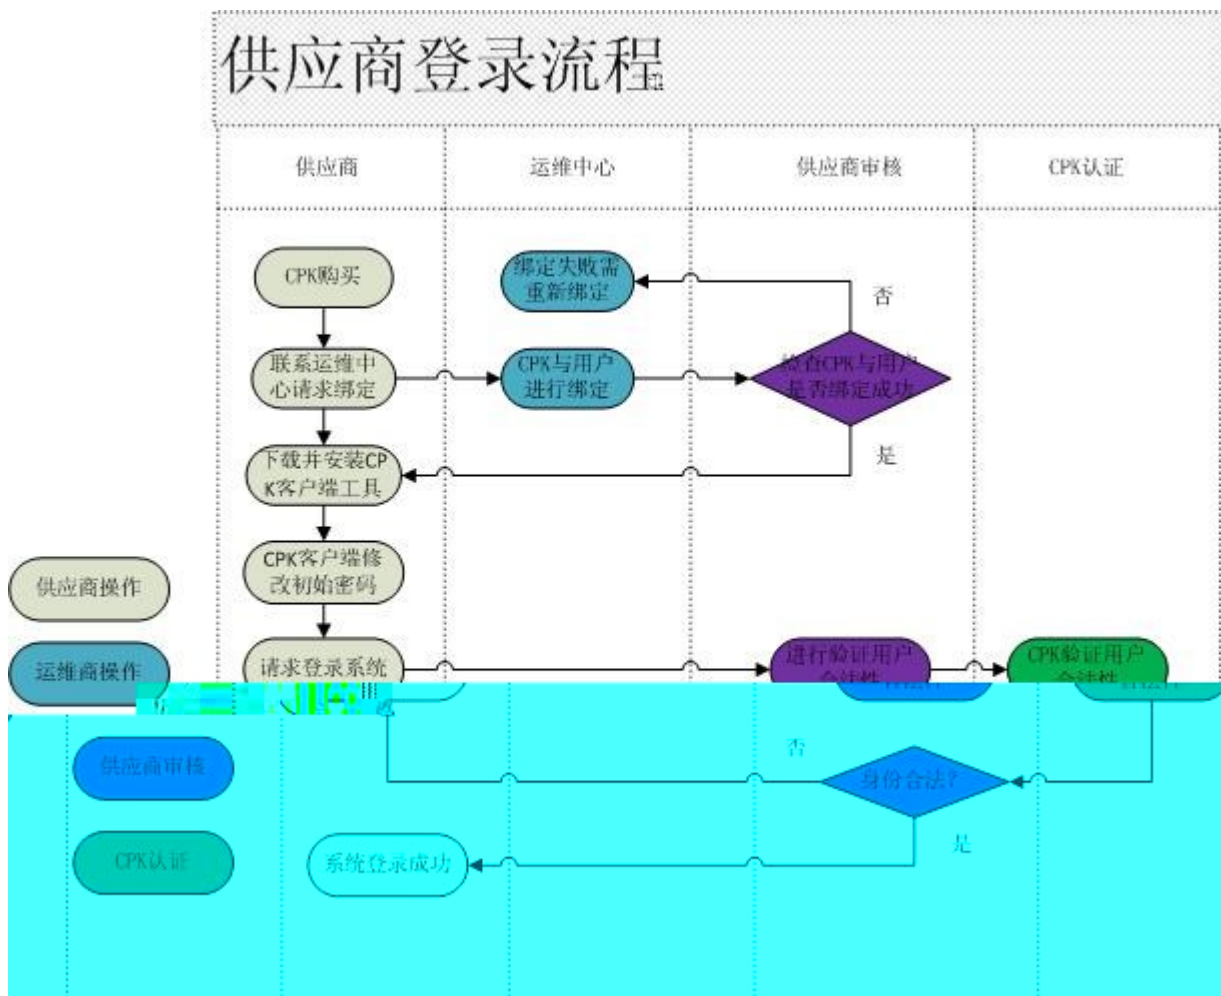

UKey

<http://www.anmining.com/Tcrazy/Business.aspx>

UKey

2.

2.1. UKey

UKey	UKey 18842058485
UKey	UKey UKey
UKey	<div style="border: 1px solid black; padding: 10px; text-align: center;">http://www.anmining.com/Tcrazy/Business.aspx</div>
UKey WIN7 XP	 <p>The screenshot shows the Windows 7 System Information window. On the left is the Control Panel navigation pane with links to Device Manager, RemoteApp and Desktop Connections, System Protection, and Advanced System Settings. The main content area is divided into sections: Windows version (Windows 7 Home Premium, Service Pack 1), System (Processor: Intel(R) Core(TM) i3-2310M CPU @ 2.10GHz, RAM: 2.00 GB, System type: 32-bit operating system), and Computer name (cwm-THINK). A green box highlights the 'System type' entry. A circular Windows logo is overlaid on the right side of the screenshot.</p>